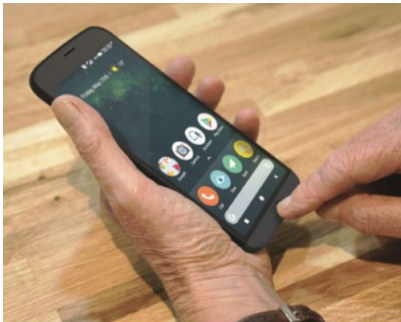

<b>Top features</b>		Adjustable font size	✓	Handset weight including batteries (g)	100
Assistance button	✓	Colour display	✓	Soft touch coating for better grip	✓
Camera resolution (megapixel)	0.3	Customisable wallpaper	✓		
Speakerphone	✓	Display size (H x W mm)	49*36	<b>Cables &amp; Connections</b>	
Visual ring indicator	✓	Display size (inch)	TBC	Headset outlet (3.5mm)	✓
		Resolution (H x W pixels)	320*240		
<b>Main features</b>				<b>Powering handset unit</b>	
Backlit keypad	✓	<b>SMS</b>		AC Adapter spec V/mA	5V/500mA
Calculator	✓	Predictive text	✓	Battery included (type)	1000mAh Li-ion
Calendar	✓	SMS	✓	Standby time (up to hours)	600
Daily reminder	✓	SMS key	✓	Talk time (up to hours)	9
ICE (In Case of Emergency)	✓			Universal Charging solution (UCS)	✓
Key tone	✓	<b>Sounds &amp; Signals</b>			
Startup wizard	✓	Ringer off setting	✓	<b>Technology</b>	
Wake up alarm	✓	Ringer volume settings except off	7	Bluetooth®	✓
		Vibrating ringer	✓	Bluetooth® version	3.0
				GPRS	✓
<b>Camera</b>		<b>Acoustics</b>		GSM (band)	900/1800
Camera flash	✓	Hearing Aid Compatibility Rating	TBC	Memory card type	Micro SD
Image viewer	✓	Maximum ringer volume (dB(A) at 1 metre)	>83	Micro-SIM (3FF)	✓
		Microphone mute	✓	RAM	16MB
<b>Memories</b>		Tone control	✓	SAR (head)	0.58
Call log positions	60	Volume settings	7	SAR (body)	1.670
List top 10 contacts first	✓			SAR (limbs)	2.526
Phonebook positions	100				
		<b>Ergonomics</b>			
<b>Handset unit display</b>		Handset size (mm)	102*53*19		

- ✓ Large, 2.4 inch display
- ✓ Separated, high contrast keys
- ✓ Assistance button for extra safety